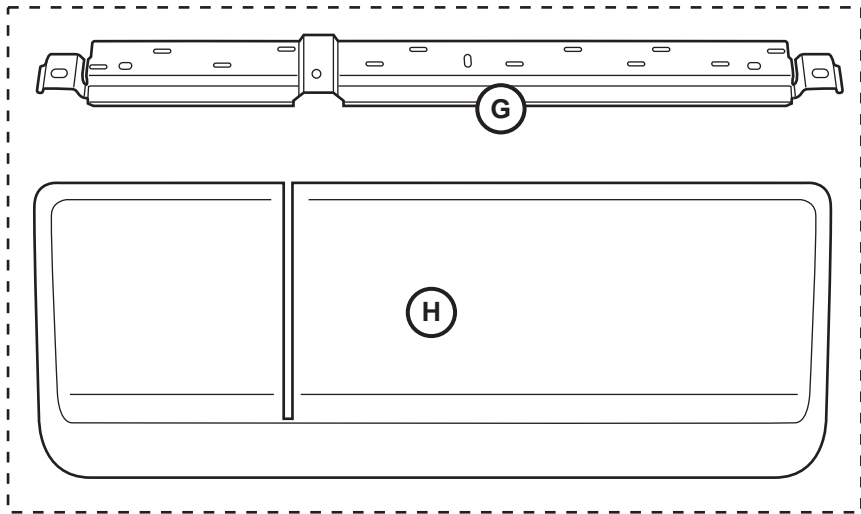

SEAT BACK MATS - CARGO MAT - GAP HIDER JEEP WRANGLER

www.mopar.com

A

82215185**

FOR VEHICLES WITH
LEATHER SEATS
AND GAP HIDER

B

82215656**

FOR VEHICLES WITH
CLOTH SEATS AND
NO GAP HIDER