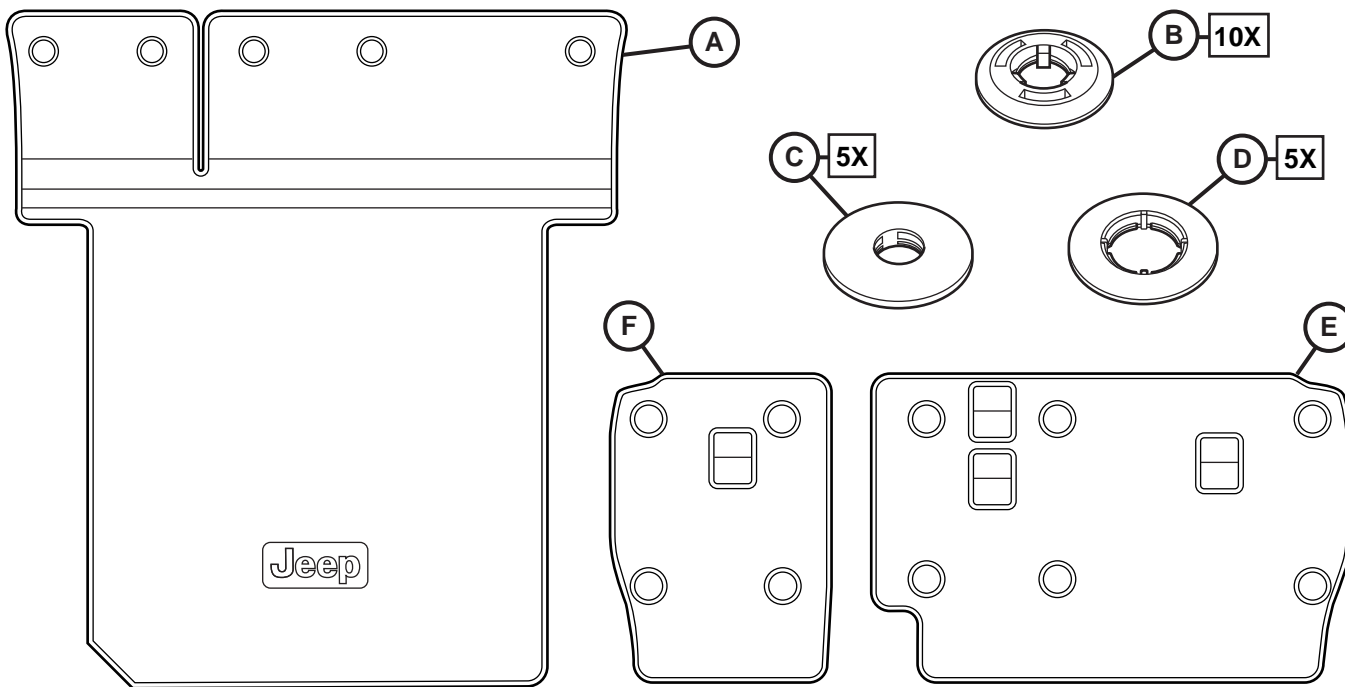

SEAT BACK MATS - CARGO MAT - GAP HIDER JEEP WRANGLER

www.mopar.com

A

82215185**

FOR VEHICLES WITH
LEATHER SEATS
AND GAP HIDER

B

82215656**

FOR VEHICLES WITH
CLOTH SEATS AND
NO GAP HIDER

12

13

14

F

E

15